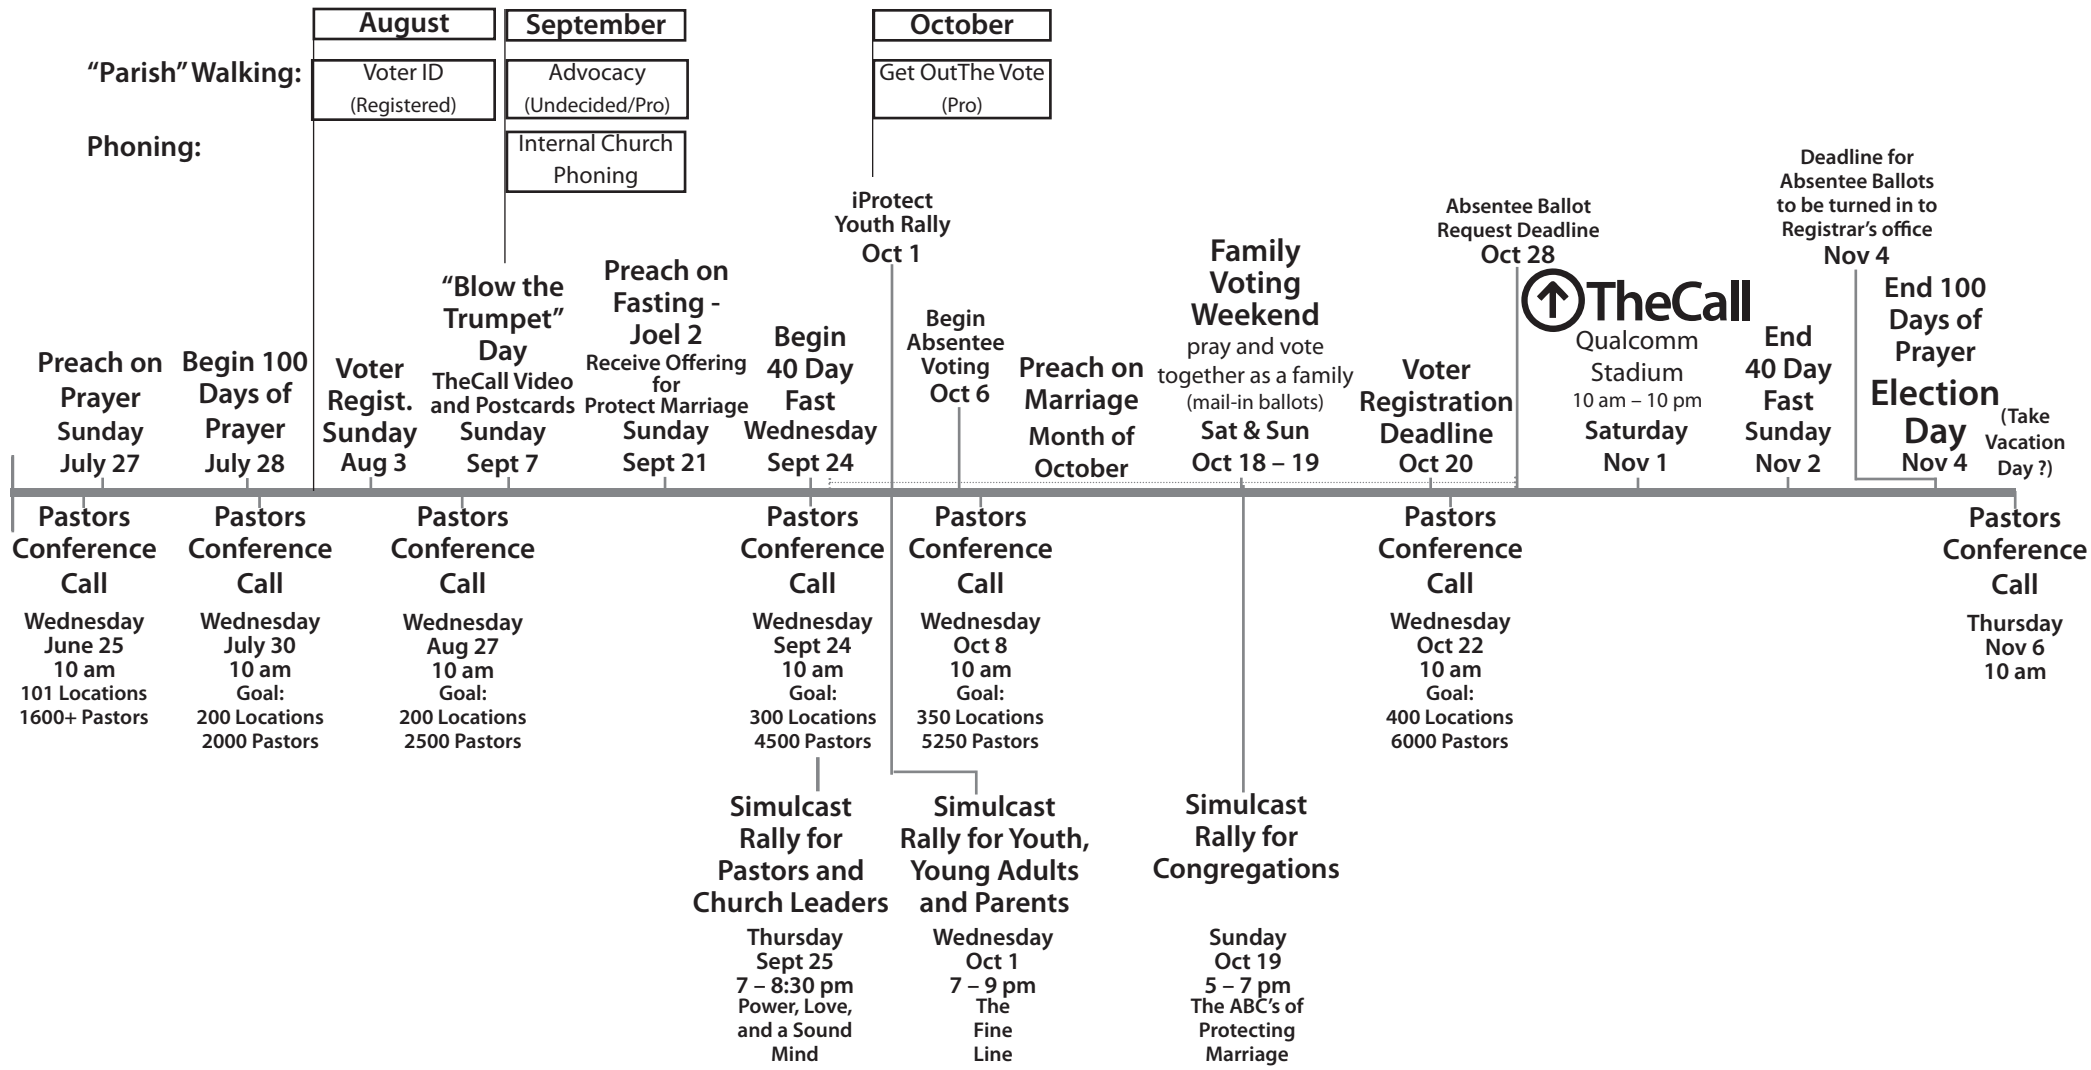

# PROTECT MARRIAGE CALIFORNIA TIMELINE

JUNE 25 - NOV 6, 2008

# PROTECT MARRIAGE ARIZONA TIMELINE

JUNE 25 - NOV 6, 2008