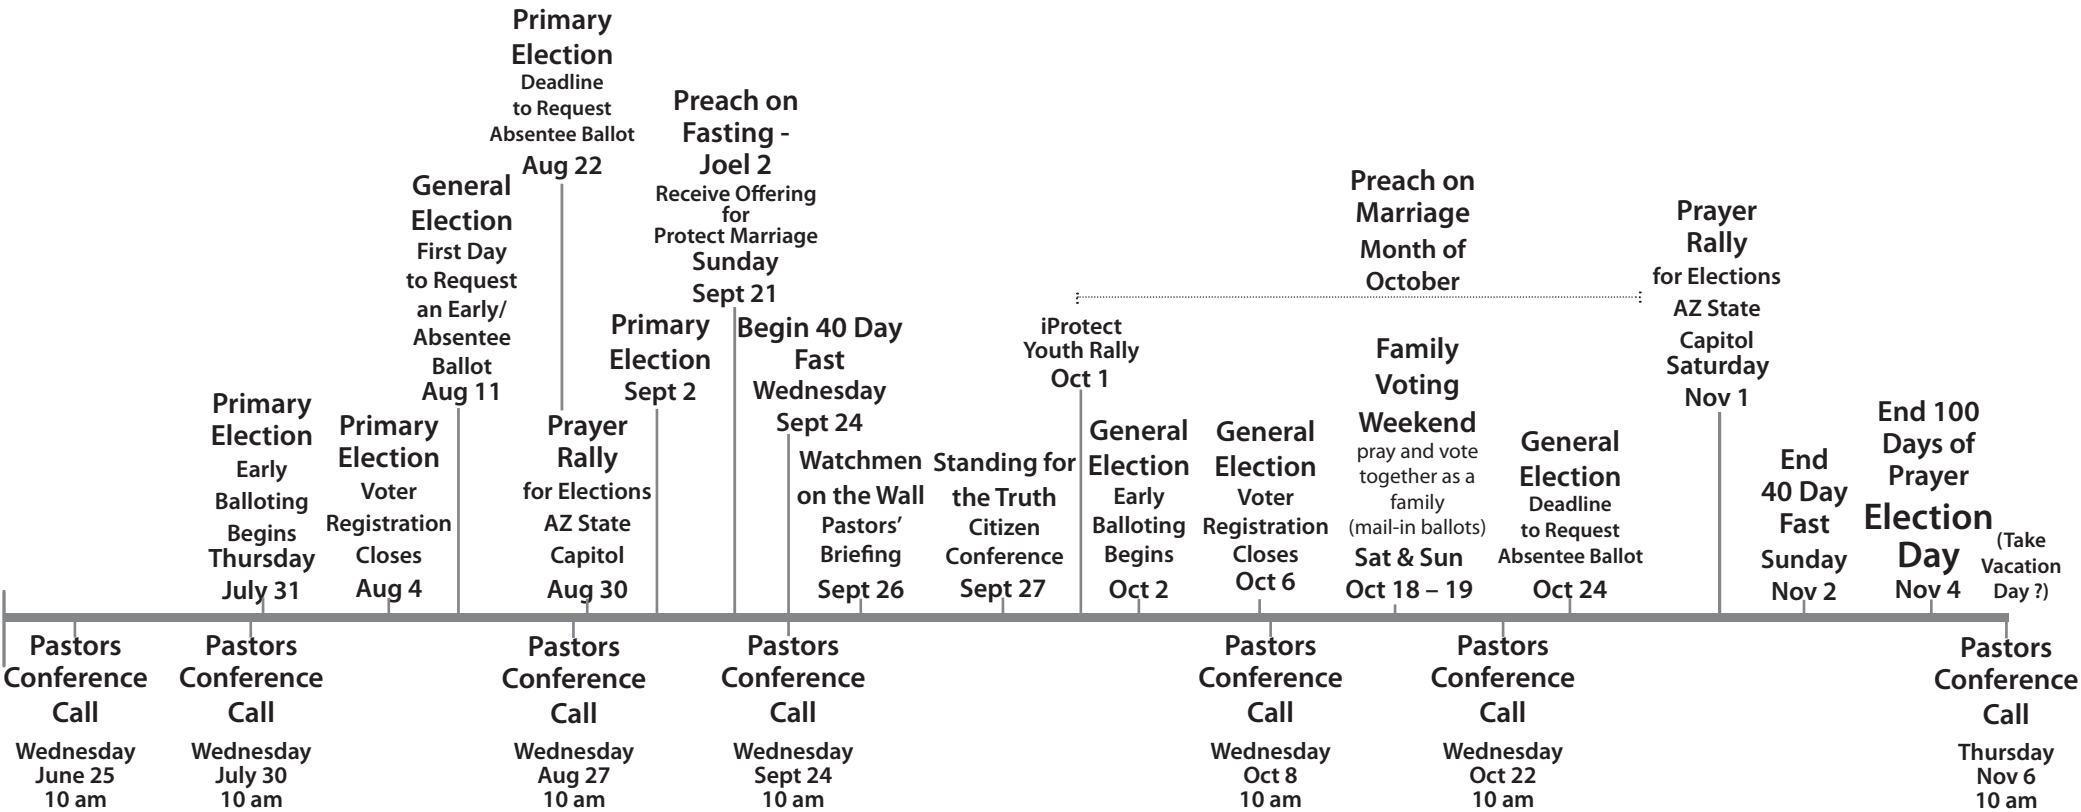

# PROTECT MARRIAGE CALIFORNIA TIMELINE

JUNE 25 - NOV 6, 2008

# PROTECT MARRIAGE ARIZONA TIMELINE

JUNE 25 - NOV 6, 2008